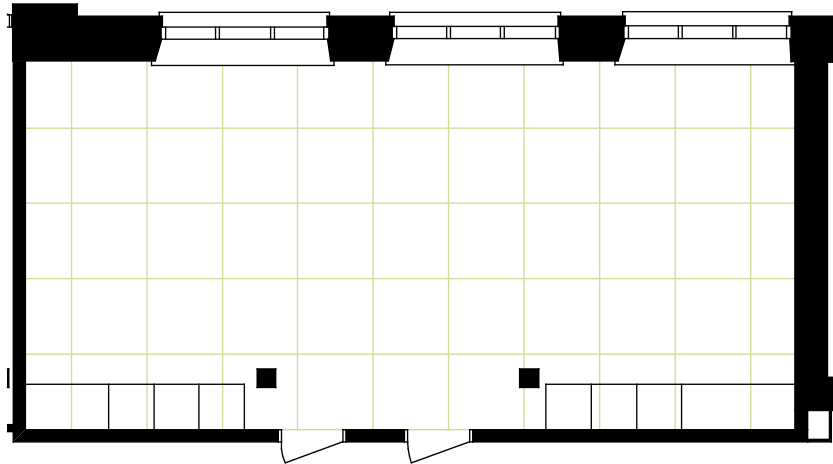

Vanajan Linna
HOTEL & RESTAURANT

1 ruutu = 1 m²

Ruokasali

Vanajan Linna
HOTEL & RESTAURANT

1 ruutu = 1 m²

Musiikkisali

Vanajan Linna
HOTEL & RESTAURANT

1 ruutu = 1 m²

Vanajan Linna
HOTEL & RESTAURANT

1 ruutu = 1 m²

Schalin

Vanajan Linna
HOTEL & RESTAURANT

1 ruutu = 1 m²

W.Daug