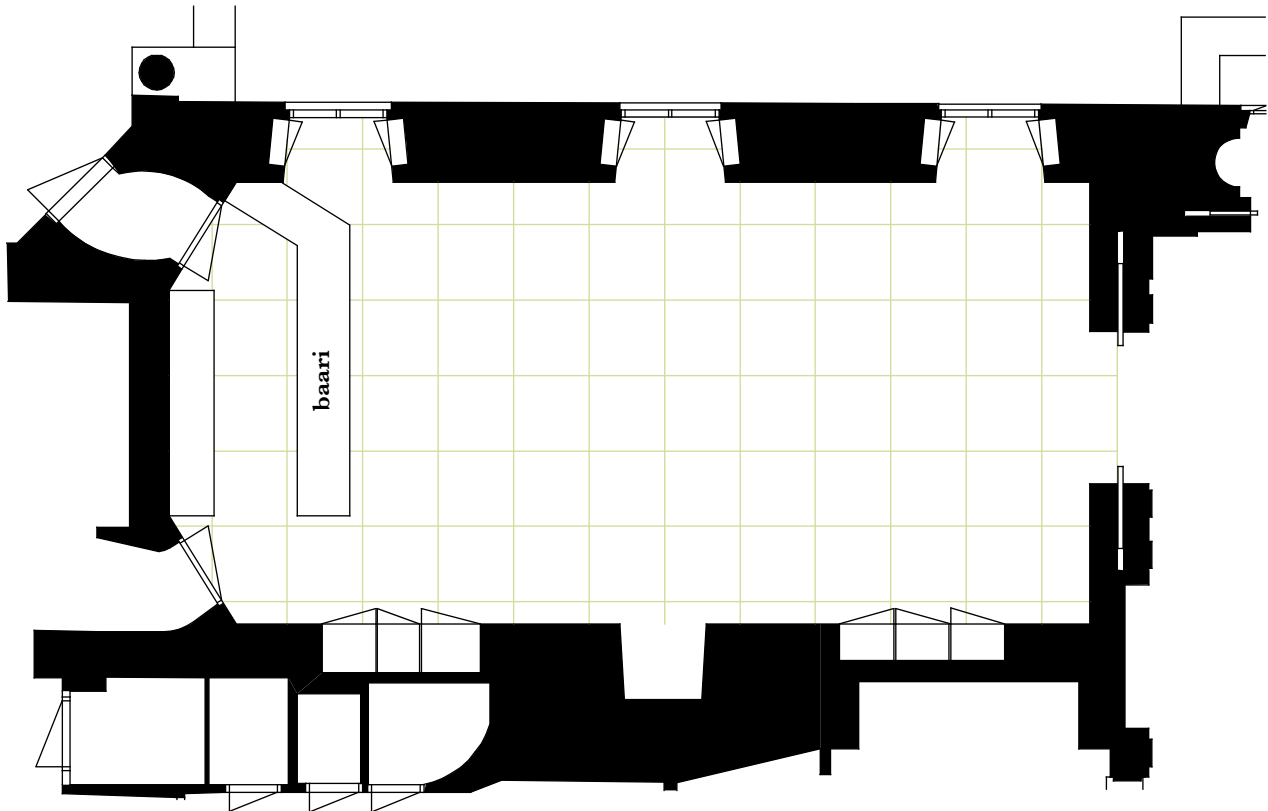

Vanajan Linna
HOTEL & RESTAURANT

1 ruutu = 1 m²

Ruokasali