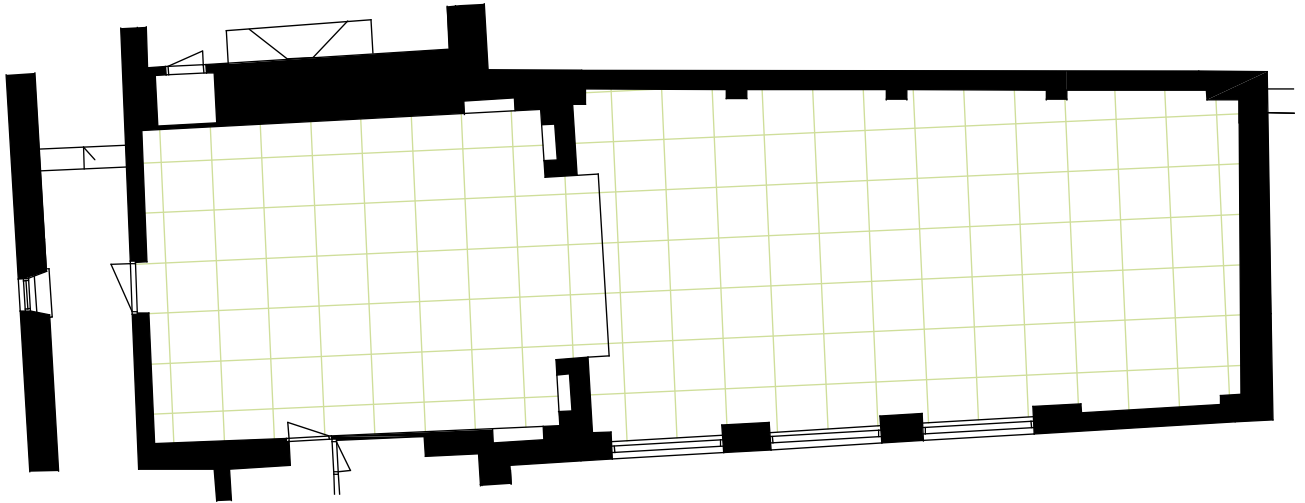

Vanajan Linna
HOTEL & RESTAURANT

1 ruutu = 1 m²

Ryti-sali